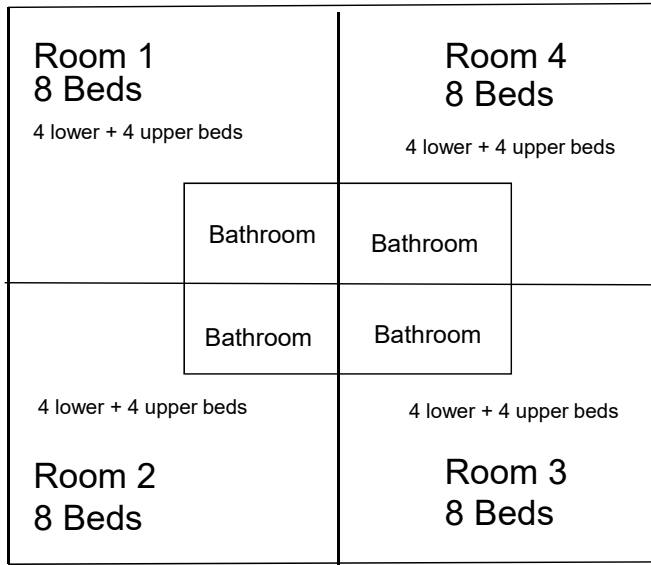

CCCA Conference Center Guest Room Chart

Disciples House Dormitory

New Alexander Campbell Hall

- These drawings represent the types of accommodations available. Drawings are NOT to scale.
- Disciples House has mostly bunk beds. Mattresses are twin (36" x 75") or twin XL (36" x 80").
 - Stone House has floor level, non-bunked single dorm beds. Mattresses are twin size (36" x 75").
 - Alexander Campbell Hall will have a mix of bed types, depending on the type of room.
 - The six rooms in the dormitory wing will each have four bunk bed sets with twin size (36" x 75") mattresses.
 - The second floor 4-person family rooms have one bunk bed set with twin size (36" x 75") mattresses, plus two single dorm beds with twin size (36" x 75") mattresses.
 - The first floor 2-person ADA rooms will each have two non-bunked single dorm beds with twin size (36" x 75") mattresses.