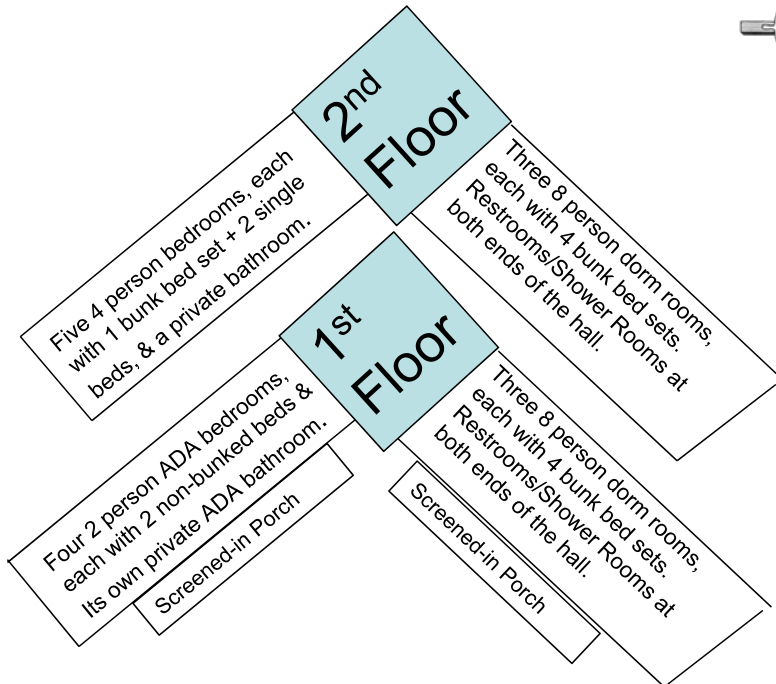

CCCA Conference Center Guest Room Chart

Disciples House Dormitory

New Alexander Campbell Hall

- These drawings represent the types of accommodations available. Drawings are NOT to scale.
- Disciples House has mostly bunk beds. Mattresses are twin (36" x 75") or twin XL (36" x 80").
 - Stone House has floor level, non-bunked single dorm beds. Mattresses are twin size (36" x 75").
 - Alexander Campbell Hall will have a mix of bed types, depending on the type of room.
 - The six rooms in the dormitory wing will each have four bunk bed sets with twin size (36" x 75") mattresses.
 - The second floor 4-person family rooms have one bunk bed set with twin size (36" x 75") mattresses, plus two single dorm beds with twin size (36" x 75") mattresses.
 - The first floor 2-person ADA rooms will each have two non-bunked single dorm beds with twin size (36" x 75") mattresses.