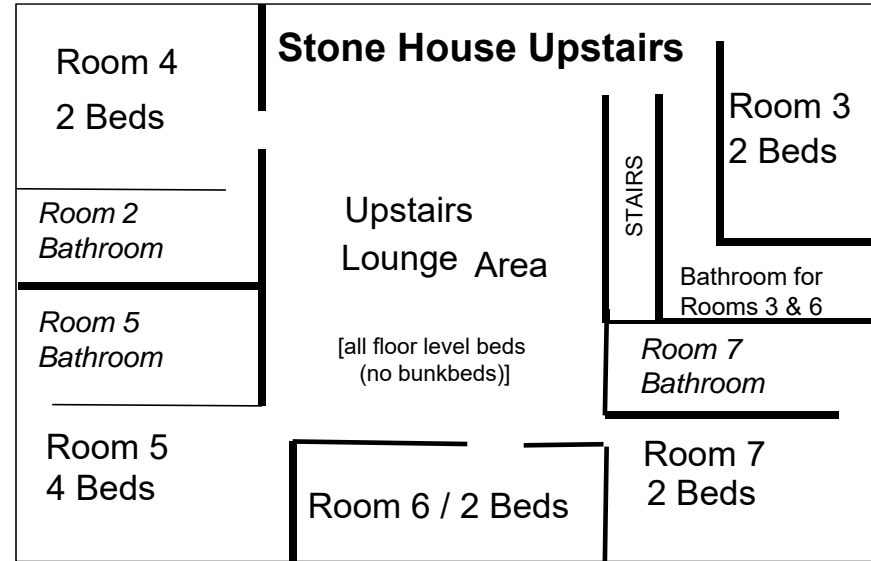

CCCA Conference Center Guest Room Chart

Disciples House Dormitory

New Alexander Campbell Hall

- These drawings represent the types of accommodations available. Drawings are NOT to scale.
- Disciples House has mostly bunk beds. Mattresses are twin (36" x 75") or twin XL (36" x 80").
 - Stone House has floor level, non-bunked single dorm beds. Mattresses are twin size (36" x 75").
 - Alexander Campbell Hall will have a mix of bed types, depending on the type of room.
 - The six rooms in the dormitory wing will each have four bunk bed sets with twin size (36" x 75") mattresses.
 - The second floor 4-person family rooms have one bunk bed set with twin size (36" x 75") mattresses, plus two single dorm beds with twin size (36" x 75") mattresses.
 - The first floor 2-person ADA rooms will each have two non-bunked single dorm beds with twin size (36" x 75") mattresses.