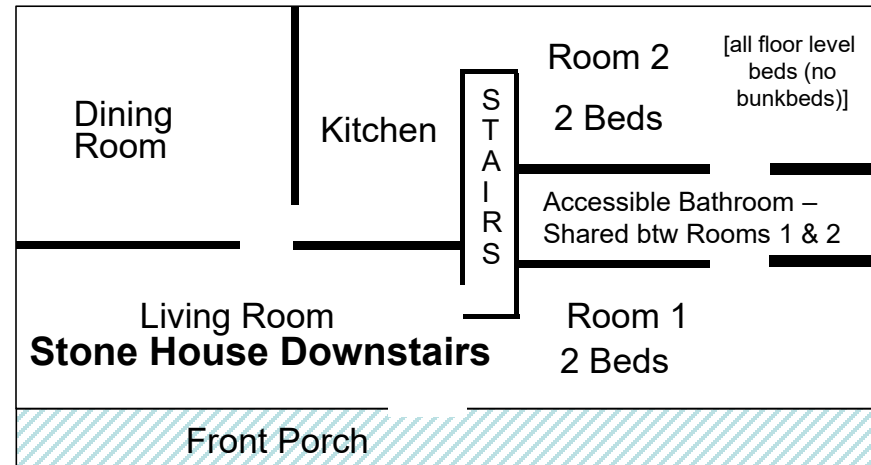

CCCA Conference Center Guest Room Chart

Disciples House Dormitory

New Alexander Campbell Hall

- These drawings represent the types of accommodations available. Drawings are NOT to scale.
- Disciples House has mostly bunk beds. Mattresses are twin (36" x 75") or twin XL (36" x 80").
 - Stone House has floor level, non-bunked single dorm beds. Mattresses are twin size (36" x 75").
 - Alexander Campbell Hall will have a mix of bed types, depending on the type of room.
 - The six rooms in the dormitory wing will each have four bunk bed sets with twin size (36" x 75") mattresses.
 - The second floor 4-person family rooms have one bunk bed set with twin size (36" x 75") mattresses, plus two single dorm beds with twin size (36" x 75") mattresses.
 - The first floor 2-person ADA rooms will each have two non-bunked single dorm beds with twin size (36" x 75") mattresses.